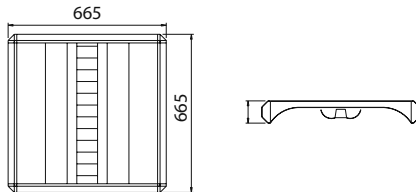

AYGIT KODU	IŞIK KAYNAĞI	GÜÇ / LÜMEN
VZC3024	SMD LED	20W LED / 1500 lm.

VZ3025