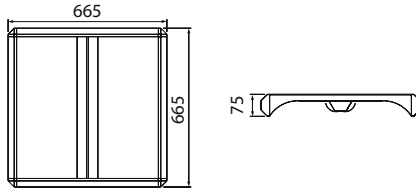

AYGIT KODU	IŞIK KAYNAĞI	GÜÇ / LÜMEN
VZC3023	SMD LED	20W LED / 1500 lm.

VZC3024