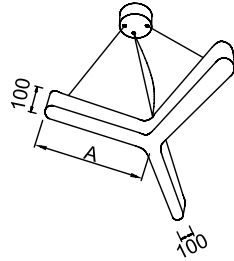

VZ9045

**Ürün Özelliği :**

Alüminyum üzeri elektrostatik toz boyalı  
Isiya dayanıklı pleksi

SARKIT VE SIVAÜSTÜ OLARAK YAPILABİLİR.

Metalik Gri  Siyah  
 Beyaz

IP  
44

AYGIT KODU	IŞIK KAYNAĞI	GÜÇ / LÜMEN	(A) ÖLÇÜSÜ
<b>VZ9045-30SÜ</b>	SMD LED	15W LED /1300 lm.	3X30cm
<b>VZ9045-60SÜ</b>	SMD LED	45W LED /3800 lm.	3X60cm
<b>VZ9045-90SÜ</b>	SMD LED	65W LED /5500 lm.	3X90cm
<b>VZ9045-9120SÜ</b>	SMD LED	85W LED /7200 lm.	3X120cm
<b>VZ9045-30SR</b>	SMD LED	15W LED /1300 lm.	3X30cm
<b>VZ9045-60SR</b>	SMD LED	45W LED /3800 lm.	3X60cm
<b>VZ9045-90SR</b>	SMD LED	65W LED /5500 lm.	3X90cm
<b>VZ9045-9120SR</b>	SMD LED	85W LED /7200 lm.	3X120cm