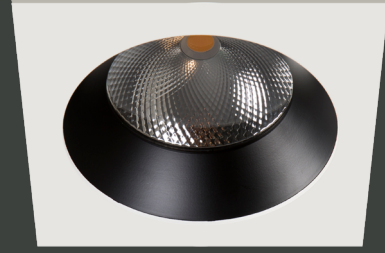

Ürün Özelliği :

Alüminyum enjeksiyon gövde üzeri elektrostatik toz boyalı
Isiya dayanıklı pleksi

Metalik Gri
 Siyah
 Beyaz

IP
44

VZ5067

AYGIT KODU	IŞIK KAYNAĞI	GÜÇ/LÜMEN	DIŞ ÇAP(A)	DELİK ÇAPI (B)
VZ5067-9	COB LED	9W LED /1000 lm.	97mm	Ø85mm
VZ5067-10	COB LED	9W LED /1000 lm.	117mm	Ø105mm
VZ5067-12	COB LED	12W LED /1440 lm.	147mm	Ø130mm
VZ5067-18	COB LED	18W LED /2160 lm.	175mm	Ø160mm
VZ5067-19	COB LED	18W LED /2160 lm.	192mm	Ø175mm
VZ5067-25	COB LED	25W LED /3000 lm.	227mm	Ø210mm

Ürün Özelliği :

Alüminyum enjeksiyon gövde üzeri elektrostatik toz boyalı
Isiya dayanıklı pleksi

Metalik Gri
 Siyah
 Beyaz

IP
44

VZ5067KR

AYGIT KODU	IŞIK KAYNAĞI	GÜÇ/LÜMEN	DIŞ ÇAP(A)	DELİK ÇAPI (B)
VZ5067KR-9	COB LED	9W LED /1000 lm.	97x97mm	Ø85mm
VZ5067KR-10	COB LED	9W LED /1000 lm.	117x117mm	Ø105mm
VZ5067KR-12	COB LED	12W LED /1440 lm.	147x147mm	Ø130mm
VZ5067KR-18	COB LED	18W LED /2160 lm.	175x175mm	Ø160mm
VZ5067KR-19	COB LED	18W LED /2160 lm.	192x192mm	Ø175mm
VZ5067KR-25	COB LED	25W LED /3000 lm.	227x227mm	Ø210mm

Ürün Özelliği :

Alüminyum enjeksiyon üzeri elektrostatik toz boyalı
Isiya dayanıklı opal pleksi

Metalik Gri
 Siyah
 Beyaz

IP
44

895067

AYGIT KODU	IŞIK KAYNAĞI	GÜÇ/LÜMEN	DIŞ ÇAP(A)	DELİK ÇAPI (B)
VZ5068-6	SMD LED	6W LED /720 lm.	97mm	Ø80mm
VZ5068-7	SMD LED	6W LED /720 lm.	117mm	Ø100mm
VZ5068-8	SMD LED	8W LED /960 lm.	147mm	Ø125mm
VZ5068-16	SMD LED	16W LED /1920 lm.	175mm	Ø155mm
VZ5068-17	SMD LED	16W LED /1920 lm.	190mm	Ø175mm
VZ5068-20	SMD LED	20W LED /2400 lm.	227mm	Ø210mm