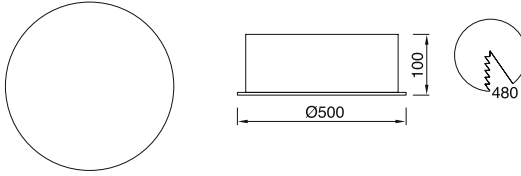

AYGIT KODU	IŞIK KAYNAĞI	GÜÇ / LÜMEN
VZC5062	SMD LED	20W LED /2400 lm.

VZ5066