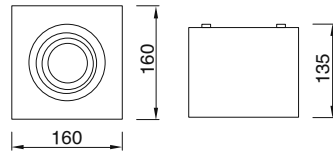

VZC3037

Ürün Özelliği :

Metal üzeri elektrostatik toz boyalı
Isıya dayanıklı cam

1. ☐ Metalik Gri
   - ☐ Beyaz
   - ☒ Siyah
2. IP 44

AYGIT KODU	IŞIK KAYNAĞI	GÜÇ / LÜMEN
VZC3037	SMD LED	36W LED / 4320 lm.

VZC3041

Ürün Özelliği :

Metal üzeri elektrostatik toz boyalı
Isıya dayanıklı cam

1. ☐ Metalik Gri
   - ☐ Beyaz
   - ☒ Siyah
2. IP 20

AYGIT KODU	IŞIK KAYNAĞI / DUY	GÜÇ / LÜMEN
VZC3041	G53	1x15W AR111 LED 800 lm.
VZC3041CL	COB LED	20W LED / 2400 lm.
VZC3042	E27	1x10W PAR30 LED 650 lm.

VZC3043

Ürün Özelliği :

Metal üzeri elektrostatik toz boyalı
Isıya dayanıklı cam

1. ☐ Metalik Gri
   - ☐ Beyaz
   - ☒ Siyah
2. IP 20

AYGIT KODU	IŞIK KAYNAĞI / DUY	GÜÇ / LÜMEN
VZC3043	G53	2x15W AR111 LED 1600 lm.
VZC3043CL	COB LED	2x20W LED / 4800 lm.
VZC3044	E27	2x10W PAR30 LED 1300 lm.