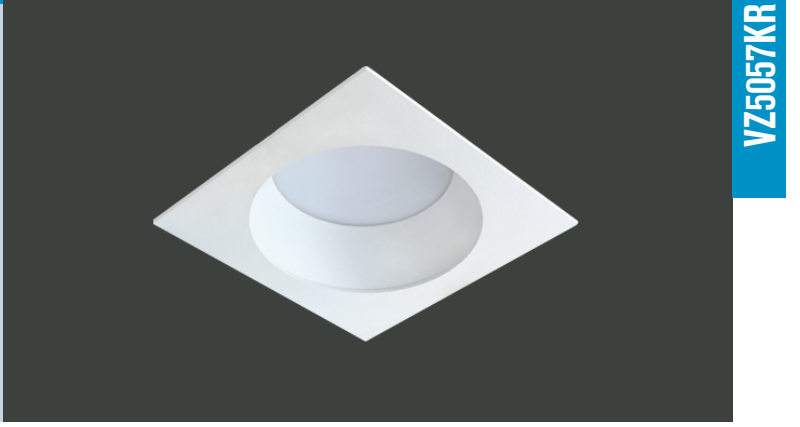

Ürün Özelliği :

Alüminyum enjeksiyon gövde üzeri elektrostatik toz boyalı
Isiya dayanıklı opal pleksi

☐ Metalik Gri   ☒ Siyah
☐ Beyaz

IP
44

VZ5057KR

AYGIT KODU	IŞIK KAYNAĞI	GÜÇ/LÜMEN	DIŞ ÇAP(A)	DELİK ÇAPI (B)
VZ5057KR-6	SMD LED	6W LED/720lm.	97x97mm	Ø80mm
VZ5057KR-7	SMD LED	6W LED/720lm.	117x117mm	Ø100mm
VZ5057KR-8	SMD LED	8W LED/960lm	147x147mm	Ø125mm
VZ5057KR-12	SMD LED	12W LED/1440m.	175x175mm	Ø155mm
VZ5057KR-16	SMD LED	16W LED/1920lm.	190x190mm	Ø175mm
VZ5057KR-20	SMD LED	250W LED/2400lm.	227x227mm	Ø210mm

Ürün Özelliği :

Metal üzeri elektrostatik toz boyalı
Isiya dayanıklı opal pleksi

☐ Metalik Gri   ☒ Siyah
☐ Beyaz

IP
44