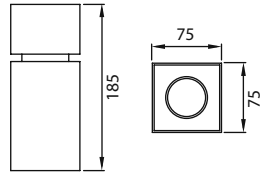

AYGIT KODU

VZ3070

IŞIK KAYNAĞI

GU10

GÜÇ / LÜMEN

5W LED / 350 lm.

Ürün Özelliği :

Metal üzeri elektrostatik toz boyalı
Yönlendirilebilir iç kasa

☐ Metalik Gri   ☒ Siyah
☐ Beyaz

IP 20