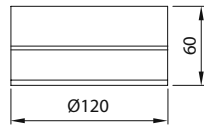

AYGIT KODU	IŞIK KAYNAĞI	GÜÇ / LÜMEN
VZ3049-D	SMD LED	12W LED / 1440 lm.