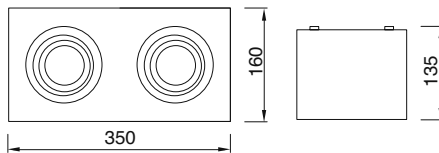

AYGIT KODU	IŞIK KAYNAĞI / DUY	GÜÇ / LÜMEN
VZC3043	G53	2x15W AR111 LED 1600 lm.
VZC3043CL	COB LED	2x20W LED / 4800 lm.
VZC3044	E27	2x10W PAR30 LED 1300 lm.