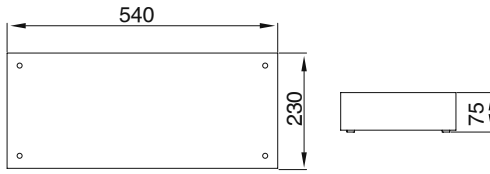

VZC3037

Ürün Özelliği :

Metal üzeri elektrostatik toz boyalı
Isıya dayanıklı cam

1. ☐ Metalik Gri
   - ☐ Beyaz
   - ☒ Siyah
2. IP 44

AYGIT KODU	IŞIK KAYNAĞI	GÜÇ / LÜMEN
VZC3037	SMD LED	36W LED / 4320 lm.

VZC3041

Ürün Özelliği :

Metal üzeri elektrostatik toz boyalı
Isıya dayanıklı cam

1. ☐ Metalik Gri
   - ☐ Beyaz
   - ☒ Siyah
2. IP 20

AYGIT KODU	IŞIK KAYNAĞI / DUY	GÜÇ / LÜMEN
VZC3041	G53	1x15W AR111 LED 800 lm.
VZC3041CL	COB LED	20W LED / 2400 lm.
VZC3042	E27	1x10W PAR30 LED 650 lm.

VZC3043

Ürün Özelliği :

Metal üzeri elektrostatik toz boyalı
Isıya dayanıklı cam

1. ☐ Metalik Gri
   - ☐ Beyaz
   - ☒ Siyah
2. IP 20

AYGIT KODU	IŞIK KAYNAĞI / DUY	GÜÇ / LÜMEN
VZC3043	G53	2x15W AR111 LED 1600 lm.
VZC3043CL	COB LED	2x20W LED / 4800 lm.
VZC3044	E27	2x10W PAR30 LED 1300 lm.