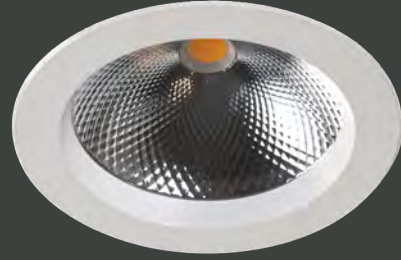

VZ5072

AYGIT KODU	IŞIK KAYNAĞI	GÜÇ/LÜMEN	DIŞ ÇAP(A)	DELİK ÇAPI (B)
VZ5072-8	COB LED	9W LED /1000 lm.	Ø80mm	Ø70mm
VZ5072-9	COB LED	9W LED /1000 lm.	Ø108mm	Ø90mm
VZ5072-12	COB LED	12W LED /1440 lm.	Ø120mm	Ø105mm
VZ5072-18	COB LED	18W LED /2160 lm.	Ø150mm	Ø130mm
VZ5072-25	COB LED	25W LED /3000 lm.	Ø200mm	Ø180mm

Ürün Özelliği :

Alüminyum enjeksiyon gövde üzeri elektrostatik toz boyalı
Isiya dayanıklı opal pleksi

☐ Metalik Gri
☐ Siyah
☐ Beyaz

IP
44