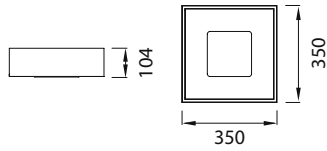

AYGIT KODU

VZC3063

IŞIK KAYNAĞI

SMD LED

GÜÇ / LÜMEN

20W LED / 2400 lm.