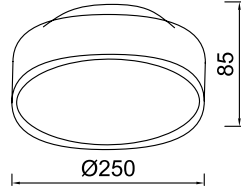

VZ3065

Ürün Özelliği :

Polikarbon gövde üzeri elektrostatik toz boyalı

Antrasit

IP 65

AYGIT KODU	IŞIK KAYNAĞI	GÜÇ / LÜMEN
VZ3065	SMD LED	15W LED / 1000 lm.

VZ3067

Ürün Özelliği :

Metal gövde üzeri elektrostatik toz boyalı
Polistren kapaklı

Metalik Gri

Beyaz

IP 44

AYGIT KODU	IŞIK KAYNAĞI	GÜÇ / LÜMEN
VZ3067	SMD LED	20W LED / 2400 lm.

VZ3067-1

Ürün Özelliği :

Metal üzeri elektrostatik toz boyalı
Isiya dayanıklı opal cam

Beyaz

IP 44

AYGIT KODU	IŞIK KAYNAĞI	GÜÇ / LÜMEN	(Çap) A	(Yük.)B
VZ3067-1	E27	2x8W LED/1600lm	300mm	80mm
VZ3067-2	E27	2x8W LED/1600lm	350mm	130mm