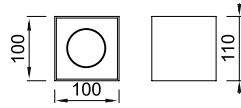

AYGIT KODU	IŞIK KAYNAĞI / DUY	GÜÇ / LÜMEN
VZC3028	GU10	5W LED / 350 lm.
VZC3028CL	COB LED	10W LED / 1200 lm.

VZC3029