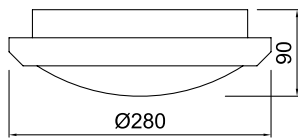

AYGIT KODU	IŞIK KAYNAĞI	GÜÇ / LÜMEN
VZ3027	SMD LED	18W LED / 2160 lm.