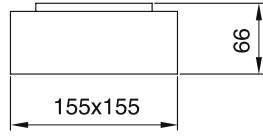

Ürün Özelliği :

Metal üzeri elektrostatik toz boyalı
Isıya dayanıklı opal cam

☐ Beyaz

IP44

AYGIT KODU	IŞIK KAYNAĞI	GÜÇ / LÜMEN
VZC3034	E14	1x6W LED / 650 lm.

VZ3034

Ürün Özelliği :

Metal üzeri elektrostatik toz boyalı
Isıya dayanıklı opal cam

☐ Metalik Gri

☐ Siyah

☐ Beyaz

IP44