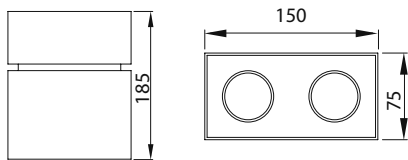

AYGIT KODU

VZ3071

IŞIK KAYNAĞI

GU10

GÜÇ / LÜMEN

2x5W LED / 700 lm.