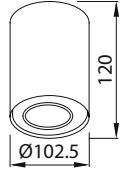

AYGIT KODU	DUY	GÜÇ / LÜMEN
VZ3081	GU10	5W LED / 350 lm.

Ürün Özelliği :

Alüminyum üzeri elektrostatik toz boyalı
Altın rengi ışık kırıcı

☐ Metalik Gri   ☐ Siyah
☐ Beyaz

IP
20