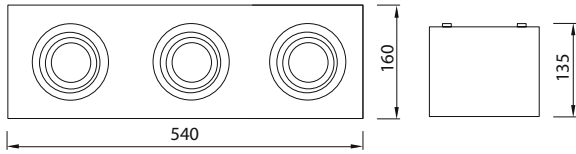

AYGIT KODU	IŞIK KAYNAĞI / DUY	GÜÇ / LÜMEN
VZC3045	G53	3x15W AR111 LED 2400 lm.
VZC3045CL	COB LED	3x20W LED / 7200 lm.
VZC3046	E27	3x10W PAR30 LED 1950 lm.

Ürün Özelliği :

Alüminyum profil üzeri elektrostatik toz boyalı
Isıya dayanıklı opal pleksi

☐ Metalik Gri   ☒ Siyah
☐ Beyaz

IP
44