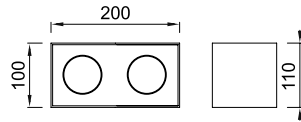

AYGIT KODU	IŞIK KAYNAĞI / DUY	GÜÇ / LÜMEN
VZC3029	GU10	2x5W LED / 700 lm.
VZC3029CL	COB LED	2x10W LED / 2400 lm.

VZC3030