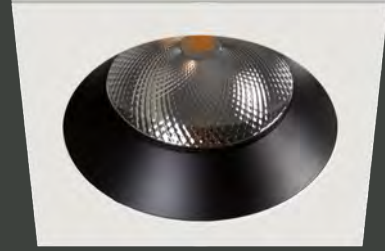

Ürün Özelliği :

Alüminyum enjeksiyon gövde üzeri elektrostatik toz boyalı
Isiya dayanıklı pleksi

☐ Metalik Gri   ☐ Siyah
☐ Beyaz

IP
44

VZ5067

AYGIT KODU	IŞIK KAYNAĞI	GÜÇ/LÜMEN	DIŞ ÇAP(A)	DELİK ÇAPI (B)
VZ5067-9	COB LED	9W LED /1000 lm.	97mm	Ø85mm
VZ5067-10	COB LED	9W LED /1000 lm.	117mm	Ø105mm
VZ5067-12	COB LED	12W LED /1440 lm.	147mm	Ø130mm
VZ5067-18	COB LED	18W LED /2160 lm.	175mm	Ø160mm
VZ5067-19	COB LED	18W LED /2160 lm.	192mm	Ø175mm
VZ5067-25	COB LED	25W LED /3000 lm.	227mm	Ø210mm

Ürün Özelliği :

Alüminyum enjeksiyon gövde üzeri elektrostatik toz boyalı
Isiya dayanıklı pleksi

☐ Metalik Gri   ☐ Siyah
☐ Beyaz

IP
44

VZ5067KR

AYGIT KODU	IŞIK KAYNAĞI	GÜÇ/LÜMEN	DIŞ ÇAP(A)	DELİK ÇAPI (B)
VZ5067KR-9	COB LED	9W LED /1000 lm.	97x97mm	Ø85mm
VZ5067KR-10	COB LED	9W LED /1000 lm.	117x117mm	Ø105mm
VZ5067KR-12	COB LED	12W LED /1440 lm.	147x147mm	Ø130mm
VZ5067KR-18	COB LED	18W LED /2160 lm.	175x175mm	Ø160mm
VZ5067KR-19	COB LED	18W LED /2160 lm.	192x192mm	Ø175mm
VZ5067KR-25	COB LED	25W LED /3000 lm.	227x227mm	Ø210mm

Ürün Özelliği :

Alüminyum enjeksiyon üzeri elektrostatik toz boyalı
Isiya dayanıklı opal pleksi

☐ Metalik Gri   ☐ Siyah
☐ Beyaz

IP
44

VZ5068

AYGIT KODU	IŞIK KAYNAĞI	GÜÇ/LÜMEN	DIŞ ÇAP(A)	DELİK ÇAPI (B)
VZ5068-6	SMD LED	6W LED /720 lm.	97mm	Ø80mm
VZ5068-7	SMD LED	6W LED /720 lm.	117mm	Ø100mm
VZ5068-8	SMD LED	8W LED /960 lm.	147mm	Ø125mm
VZ5068-16	SMD LED	16W LED /1920 lm.	175mm	Ø155mm
VZ5068-17	SMD LED	16W LED /1920 lm.	190mm	Ø175mm
VZ5068-20	SMD LED	20W LED /2400 lm.	227mm	Ø210mm