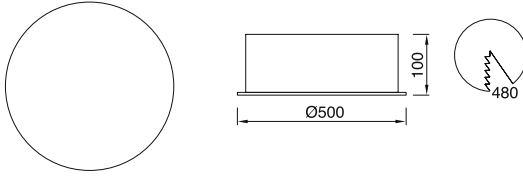

AYGIT KODU	IŞIK KAYNAĞI	GÜÇ / LÜMEN
VZC5062	SMD LED	20W LED /2400 lm.

VZ5066