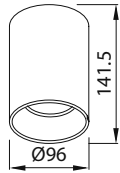

AYGIT KODU	DUY	GÜÇ / LÜMEN
VZ3082	GU10	5W LED / 350 lm.