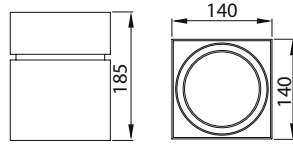

VZ3072

Ürün Özelliği :

Metal üzeri elektrostatik toz boyalı
Yönlendirilebilir iç kasa

☐ Metalik Gri   ☒ Siyah
☐ Beyaz

AYGIT KODU	IŞIK KAYNAĞI / DUY	GÜÇ / LÜMEN
VZ3072	G53	15W / LED AR111 / 800 lm.
VZ3072CL	COB LED	20W LED / 2400 lm.
VZ3073	E27	10W / PAR30 LED / 650 lm.

VZ3075

Ürün Özelliği :

Metal üzeri elektrostatik toz boyalı
Yönlendirilebilir iç kasa

☐ Metalik Gri   ☒ Siyah
☐ Beyaz

AYGIT KODU	IŞIK KAYNAĞI / DUY	GÜÇ / LÜMEN
VZ3075	G53	2x15W / LED AR111 / 1600 lm.
VZ3075CL	COB LED	2x20W LED / 4800 lm.
VZ3076	E27	2x10W / PAR30 LED / 1300 lm.

VZ3078

Ürün Özelliği :

Metal üzeri elektrostatik toz boyalı
Yönlendirilebilir iç kasa

☐ Metalik Gri   ☒ Siyah
☐ Beyaz

AYGIT KODU	IŞIK KAYNAĞI / DUY	GÜÇ / LÜMEN
VZ3078	G53	3x15W / LED AR111 / 2400 lm.
VZ3078CL	COB LED	3x20W LED / 7200 lm.
VZ3079	E27	3x10W / PAR30 LED / 1950 lm.