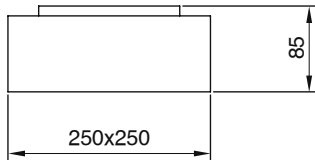

AYGIT KODU	IŞIK KAYNAĞI	GÜÇ / LÜMEN
VZC3035	E27	2x8W LED / 1600 lm.

VZ3035

Ürün Özelliği :

Metal üzeri elektrostatik toz boyalı
Isıya dayanıklı opal cam

☐ Mat Saten

☐ Beyaz

☐ Siyah

☐ Krom

☐ Metalik Gri

IP44